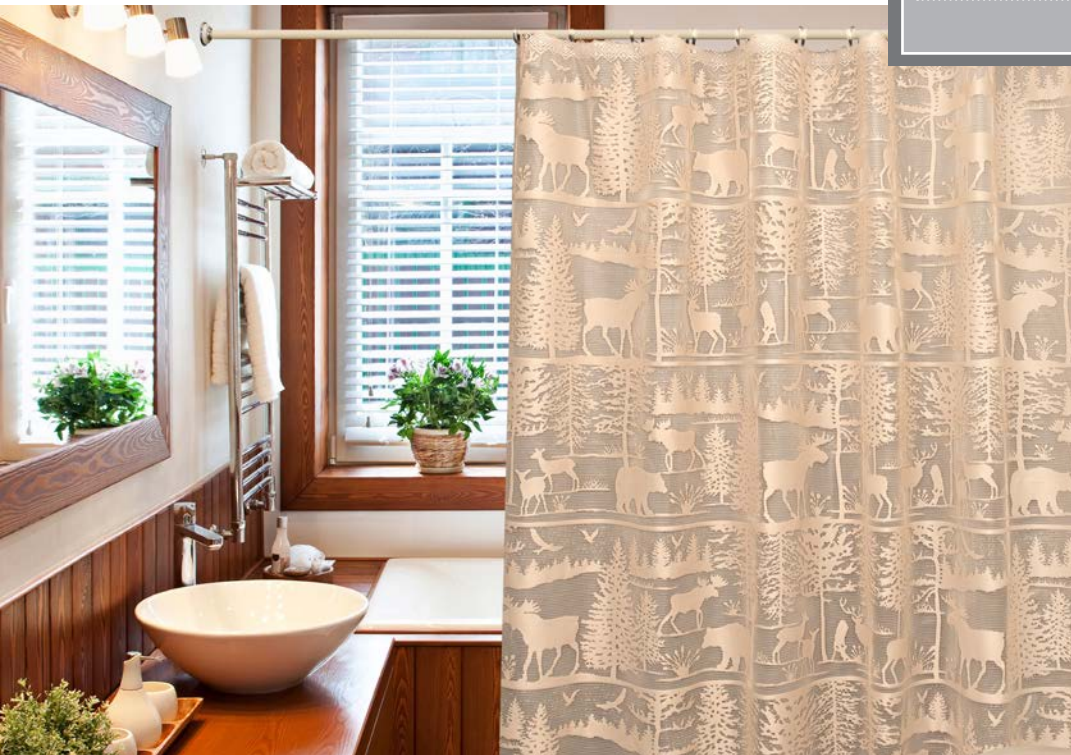

Lodge Hollow

ALPINE WOODS

home textiles

Shower Curtain*

72" wide x 72" drop

NATURAL: 6405NA-OC

MOQ: 2

*Shower curtain features holes to accommodate shower rings.