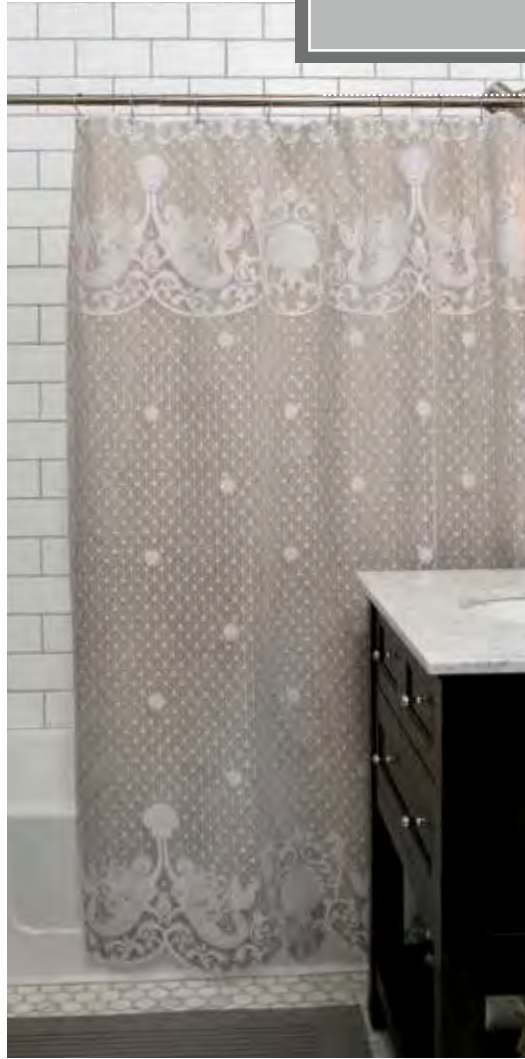

Mermaids

BEACH COTTAGE

window treatments

Valance

60" wide x 15" drop

WHITE: 6395W-6015

MOQ: 2

100% polyester. Machine wash cold, gentle.

Tiers

60" wide x 24" drop

WHITE: 6395W-6024

MOQ: 2

60" wide x 30" drop

WHITE: 6395W-6030

MOQ: 2