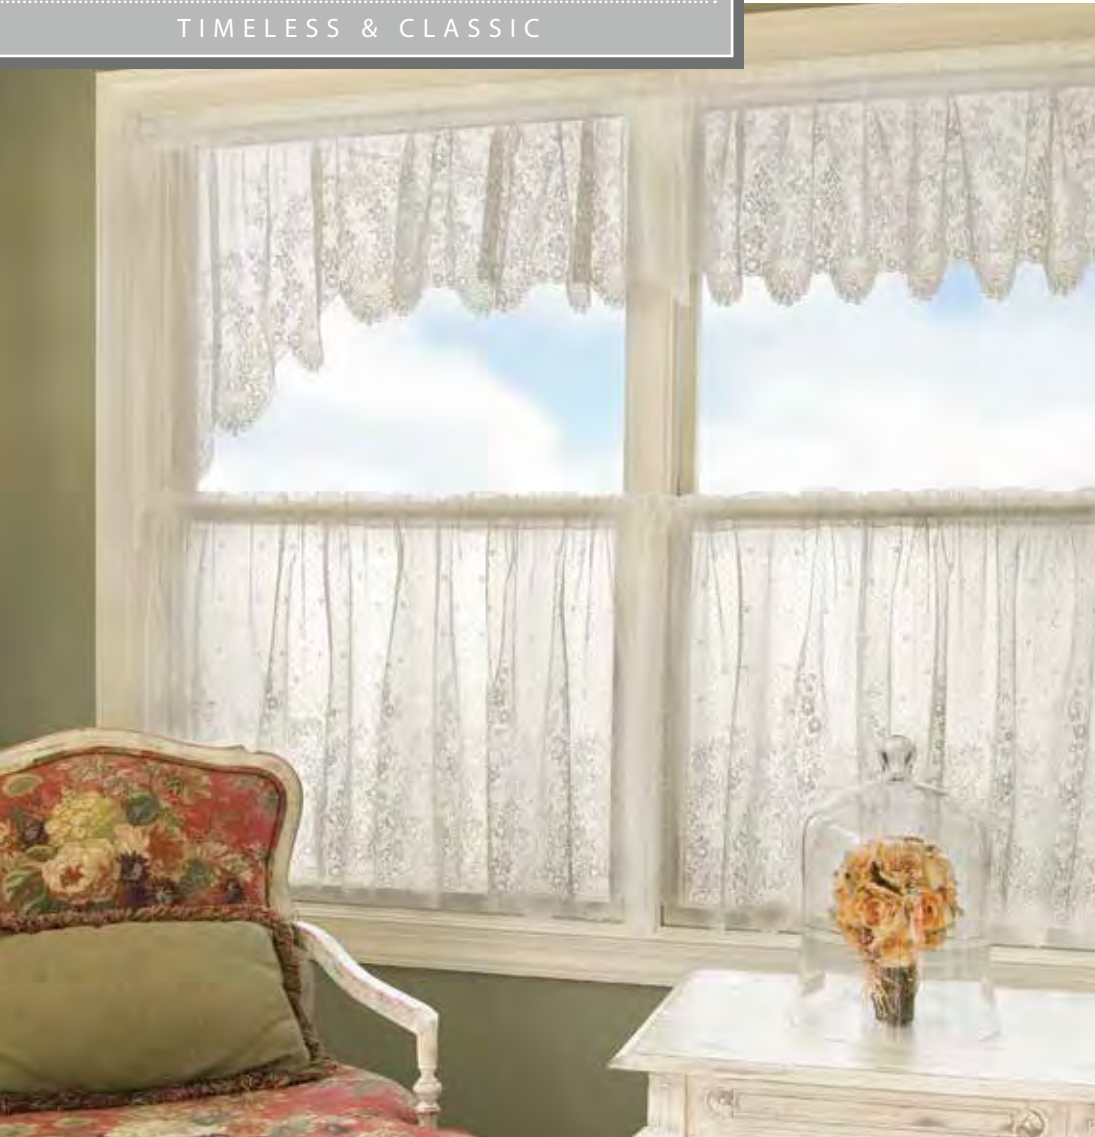

Floret

TIMELESS & CLASSIC

window treatments

Swag Pair

68" wide x 32" drop
ECRU: 6290ES-32PR
WHITE: 6290WS-32PR
MOQ: 2

Valance

60" wide x 16" drop
ECRU: 6290E-6016
WHITE: 6290W-6016
MOQ: 2

Tiers

60" wide x 24" drop
ECRU: 6290E-6024
WHITE: 6290W-6024
MOQ: 2

60" wide x 30" drop
ECRU: 6290E-6030
WHITE: 6290W-6030
MOQ: 2

60" wide x 36" drop
ECRU: 6290E-6036
WHITE: 6290W-6036
MOQ: 2

Panels

60" wide x 63" drop
ECRU: 6290E-6063
WHITE: 6290W-6063
MOQ: 2

60" wide x 84" drop
ECRU: 6290E-6084
WHITE: 6290W-6084
MOQ: 2

home textiles

Shower Curtain*

72" wide x 72" drop
ECRU: 6290E-OC
WHITE: 6290W-OC
MOQ: 2

*Shower curtain features holes to accommodate shower rings, not (sewn) rod pockets.