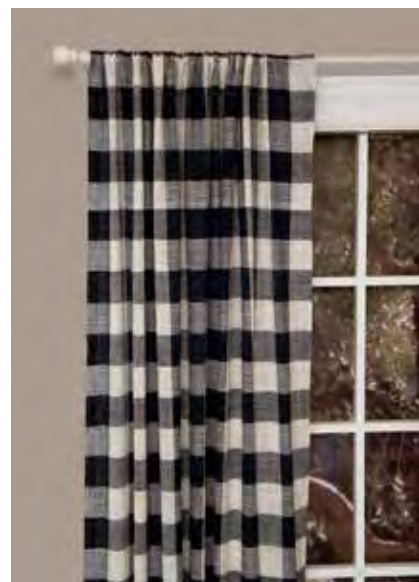

### Panels

42" wide x 63" drop

NAVY: BU-4263NV

MOQ: 2

42" wide x 84" drop

NAVY: BU-4284NV

MOQ: 2

100% cotton. Machine wash  
cold, gentle.