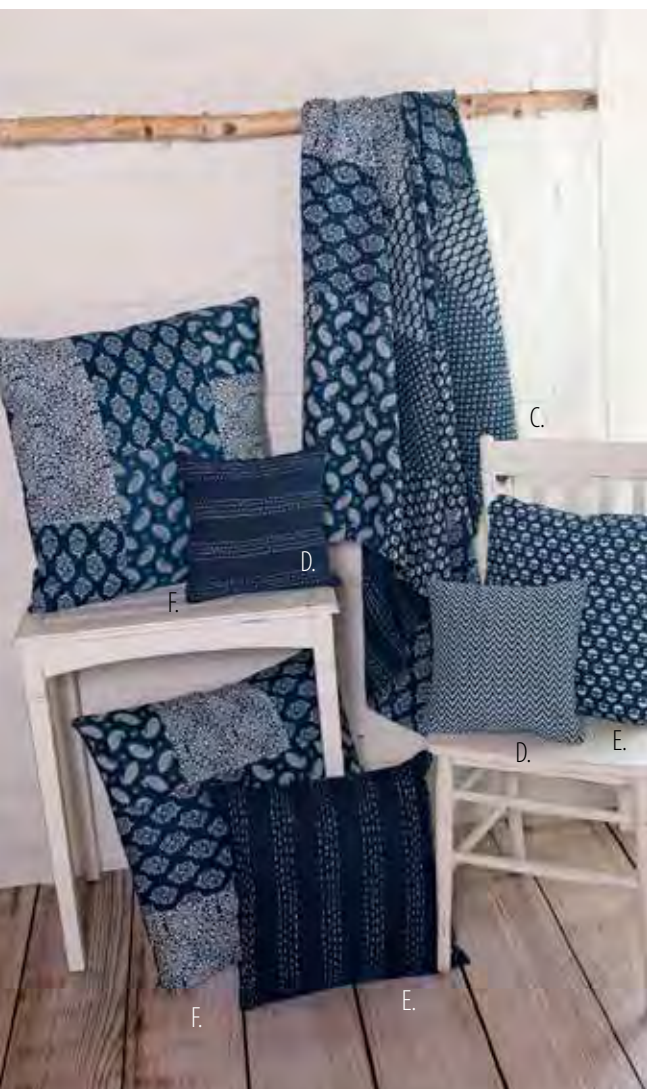

True Blue

COUNTRY HOME

home textiles

The True Blue collection is an artisanal offering. The inky blue fabrics are block printed by hand with intricately hand-carved blocks, then pieced together to create patchwork fronts that reverse to solid indigo backs. Every piece is quilted entirely by hand with the table pieces having hand stitched edges.

Napkin

20" x 20"

BLUE: TB-NPBL

MOQ: 6

E. Pillow*

18" x 18"

BLUE: TB1818BL-2

MOQ: 2

A. Placemat

14" x 20"

BLUE: TB-1420BL

MOQ: 6

F. Pillow*

24" x 24"

BLUE: TB2424BL-3

MOQ: 2

B. Runner

20" x 60"

BLUE: TB-2060BL

MOQ: 2

100% cotton. Machine wash cold, gentle.

*For pillow cover pricing (without insert) contact your Heritage Lace Rep.

Runner

20" x 72"

BLUE: TB-2060BL

MOQ: 2

C. Throw/Table Topper

60" x 60"

BLUE: TB-6060BL

MOQ: 2

D. Pillow*

12" x 12"

BLUE: TB1212BL-1

MOQ: 2