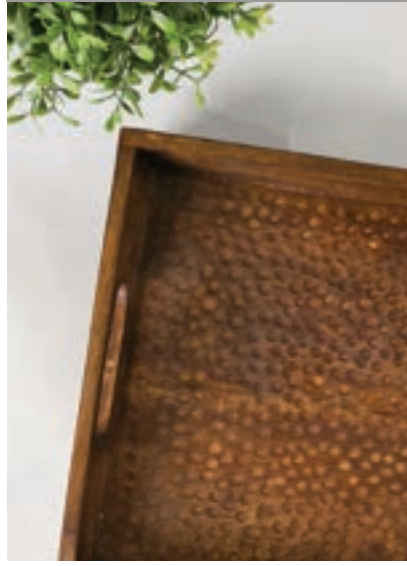

Handled Tray

BK-008 | 12.75 in x 17 in
Ea. \$30.80 MOQ: 2

Prices subject to change without prior notice.

ARTISAN MADE

Each of our Artisan Wood products is handmade by a team of experienced craftsmen. The products receive a smooth finish to highlight the wood's unique tones and varied woodgrain patterns, making each piece unique.

HANDCRAFTED

The Heritage Lace Artisan Wood collection is handcrafted from mango and acacia wood. This exquisite collection brings fine wooden entertaining essentials to the forefront. Each piece is accented with hand detailing like our popular hand hammered and hand scraped finishes.